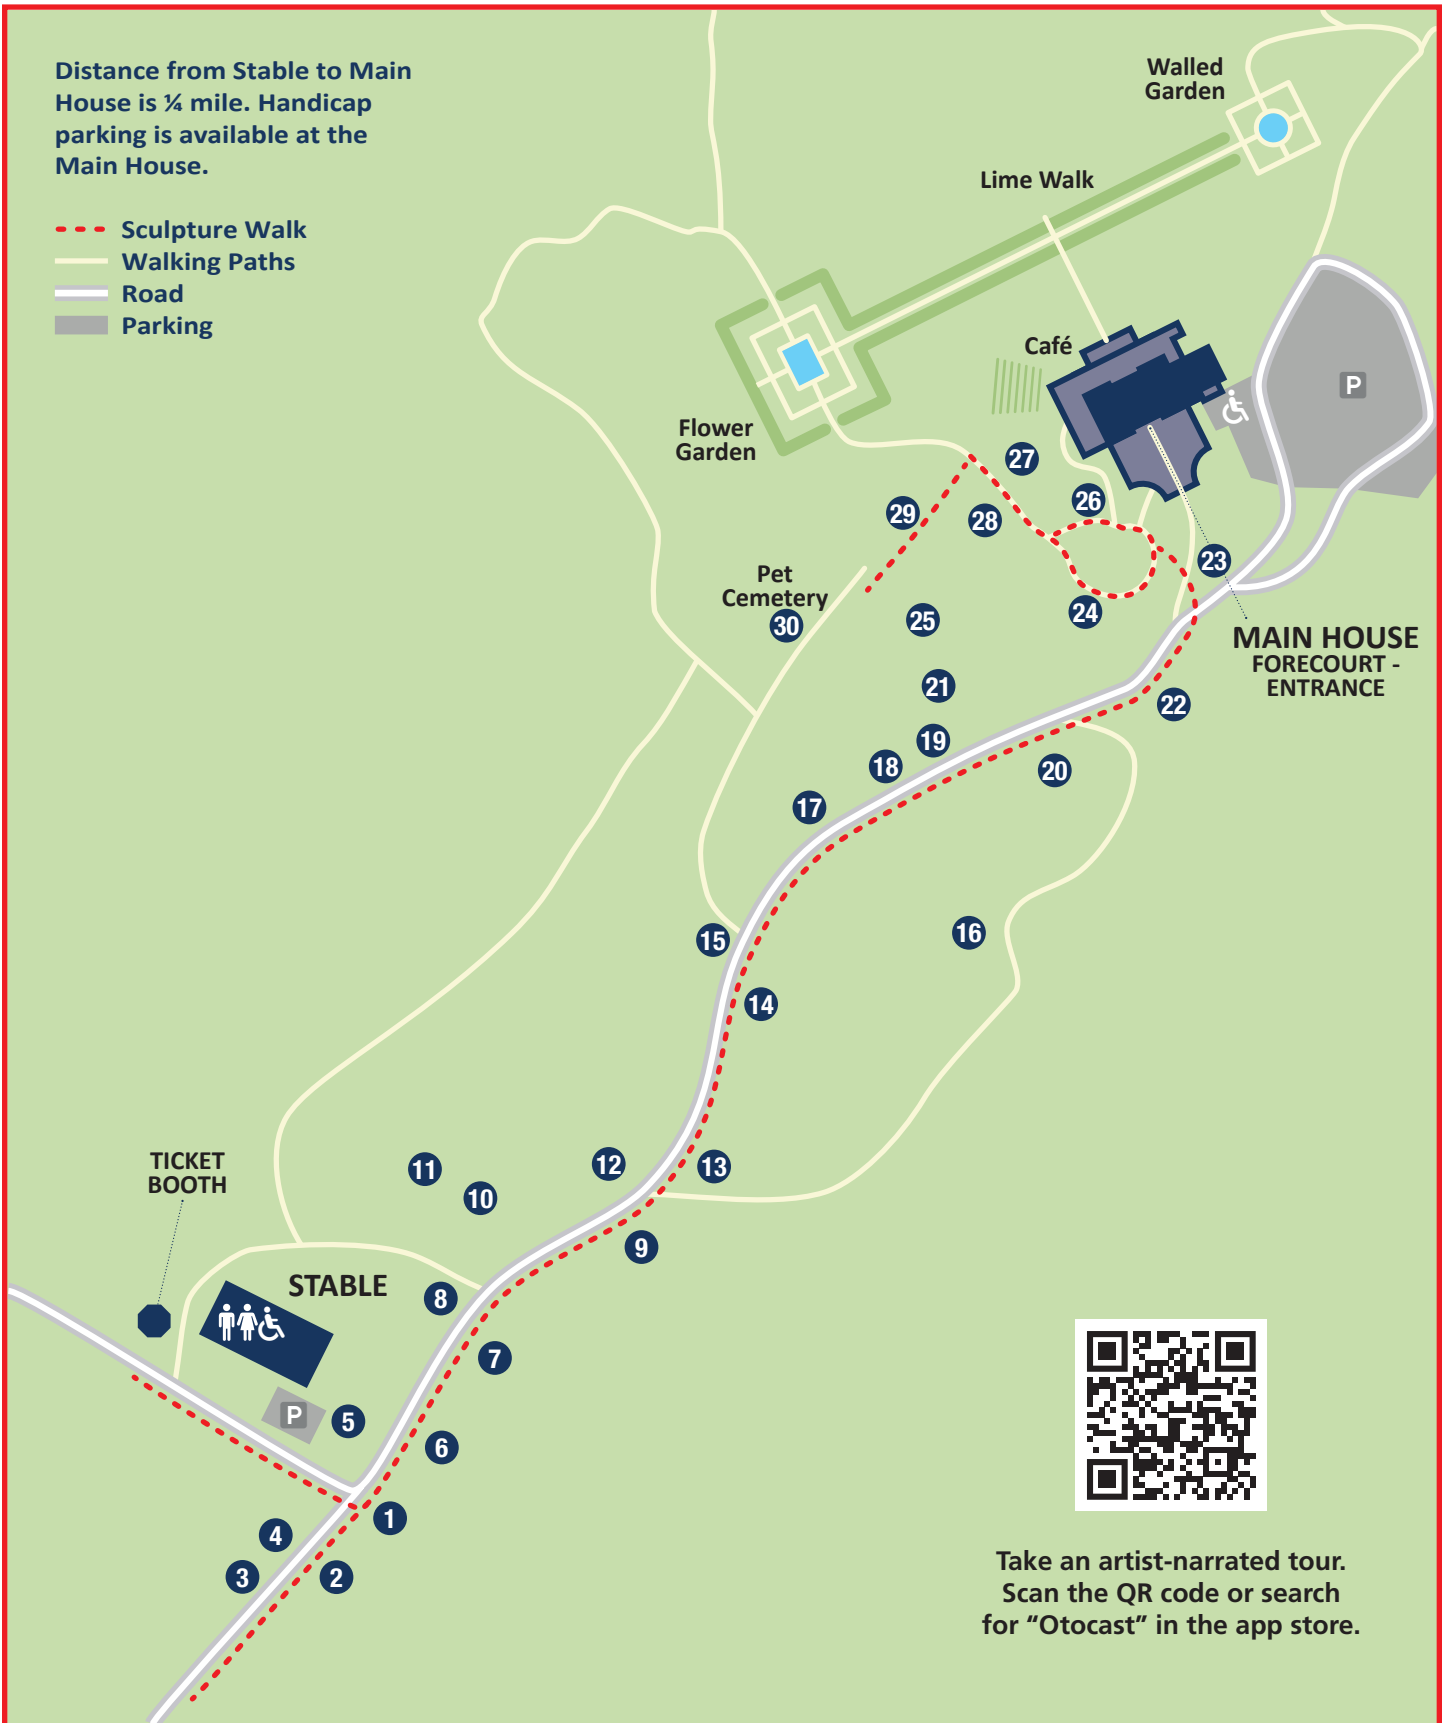

Distance from Stable to Main House is ¼ mile. Handicap parking is available at the Main House.

- - - Sculpture Walk
- Walking Paths
- Road
- Parking

Take an artist-narrated tour.
Scan the QR code or search for "Otocast" in the app store.